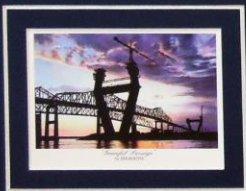

6 3/4"

Matted Mini