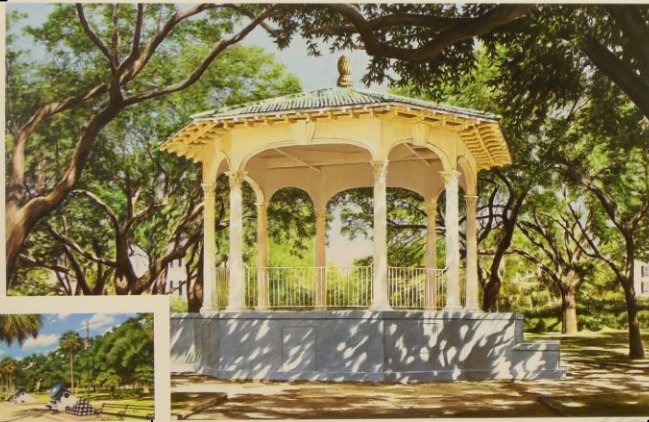

Navy

Hunter

Cream with Navy or Hunter

20" Canvas

12 1/8" Paper Print

3 1/8" Mini

4 7/8"

18 1/2"