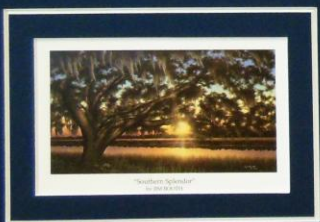

Navy

Cream w/Navy

Unframed

11 1/4"

2 5/8"

"South Battery II"
by Jim Coyle

"South Battery II"
Jim Coyle by Jim Coyle

Copyrighted by Jim Coyle
© 2007 Jim Coyle

4 3/4"

19 1/2"

Matted

17"

6 1/4"

"Southern Splendor"
by Jim Coyle

"The Bridges"
Jim Coyle by Jim Coyle

8 1/4"