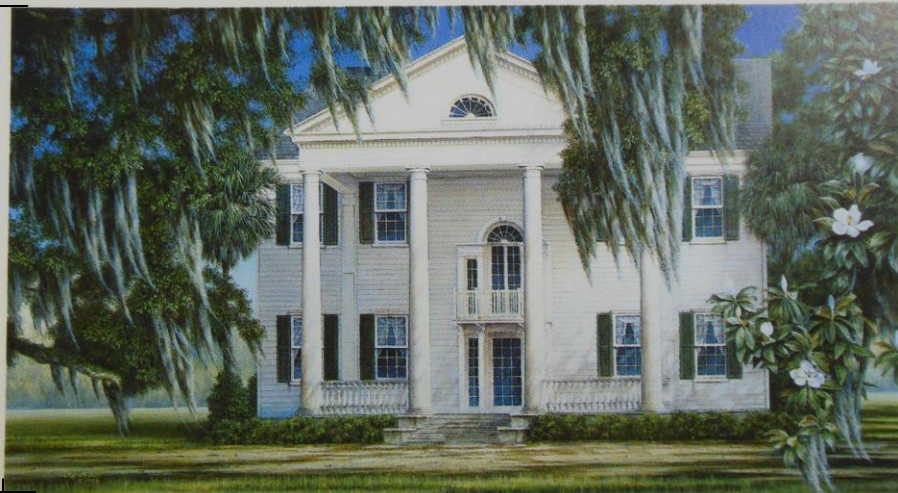

Navy

Hunter

Cream with Navy or Hunter

## Mini Card Size Guide

2 5/8"  
Unframed  
Mini Card

"Southern Plantation"  
by JIM BOOTH

4 3/4"

6 1/4"  
Matted  
Mini Card

"Majestic Marsh"  
by JIM BOOTH

8 1/4"